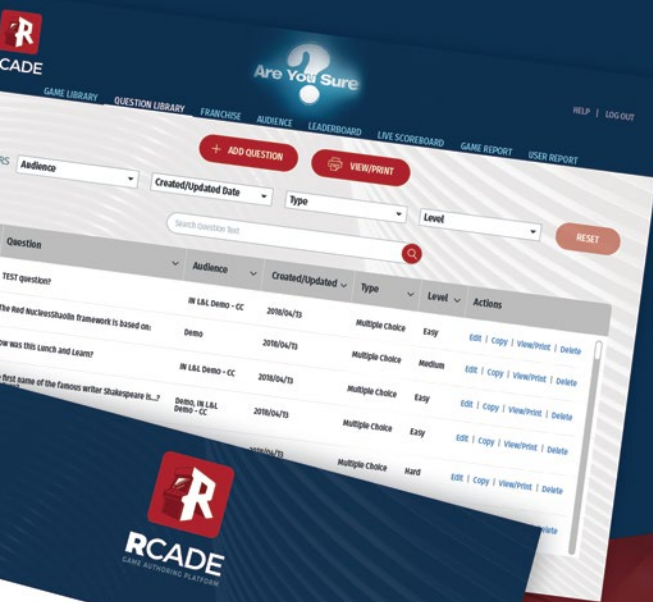

About Red Nucleus

Red Nucleus is a global learning agency providing strategic learning and performance solutions exclusively for the life sciences industry. Our solutions engage and inspire commercial teams throughout the learning journey, maximizing knowledge retention and performance in the field.

Contact us to learn more.

www.rednucleus.com